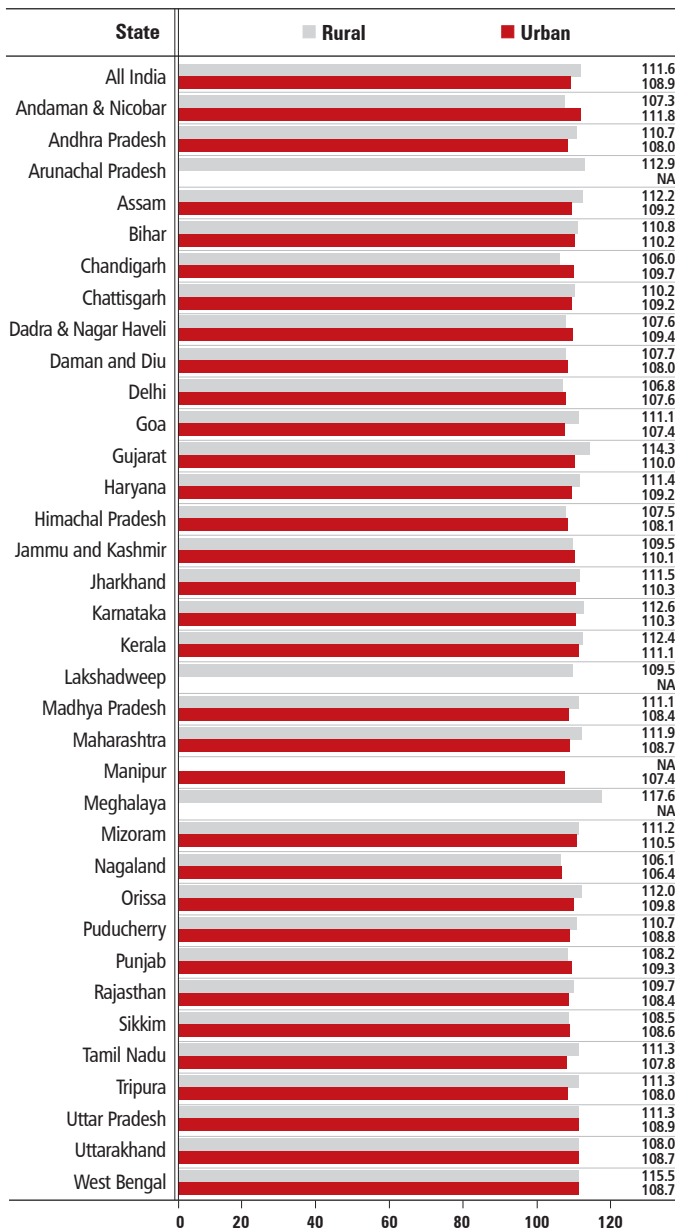

## RURAL INDIA: CROSSING THE BAR

State/UT-wise general consumer price indices (Base 2010=100)

July 2011 provisional

Source: CSO